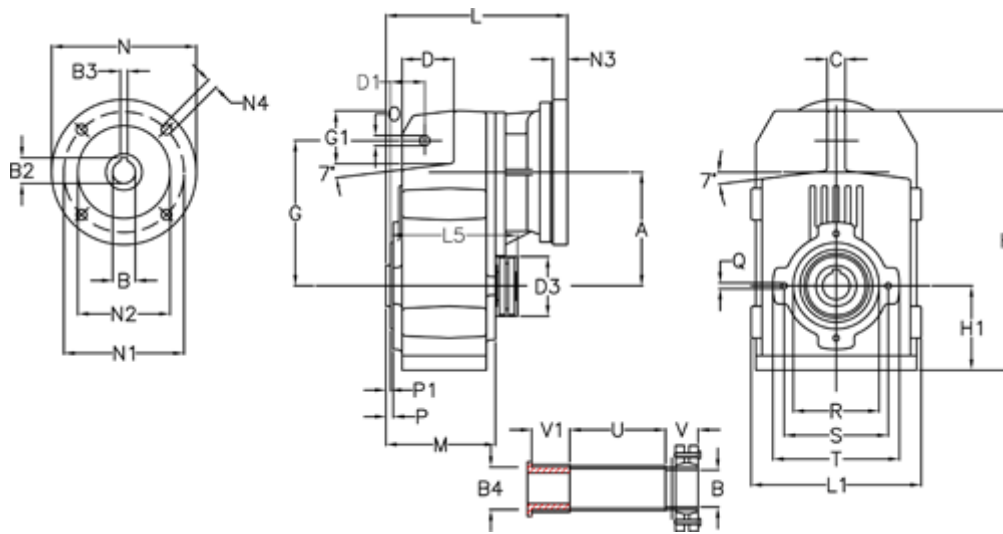

Article number: 29560410608625

Description: Shaft mounted gear
A413QF42-106-P71B5

Measures

A = 175.75
B = 42
B1 = 14
B2 = 16.3
B3 = 5
B4 = 42
C = 16
D = 79.0

D1 = 56.5
d3 = 100
G = 218
G1 = 97.5
H = 389.0
H1 = 116.0
L = 246.0
L1 = 242

I5 = 200.0
M = 144.0
N = 160
N1 = 130
N2 = 110
N4 = M8x16
O = 14
P = 7.5

P1 = 3.5
Q = M12x19
R = 130
S = 165
T = 200
Tightening torque Nm adapter bushing = 6.0
Tightening torque Nm shrink disc = 10.0
U = 82.0